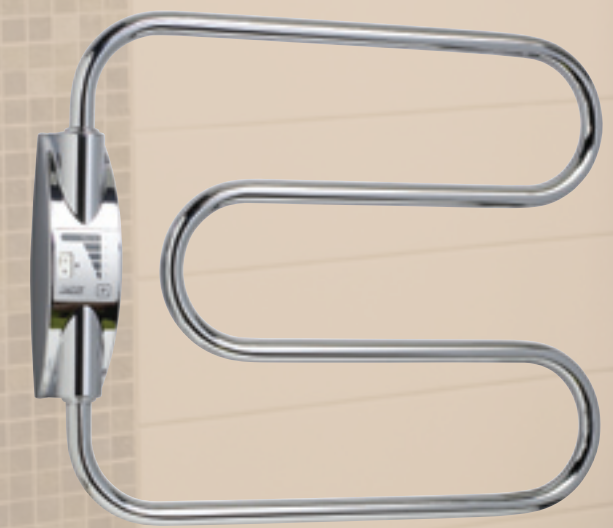

## TRS-series

PAX TRS 60 is a swing-out, modern design towel rail. The ingenious design of steel tubing with easily installed wall bracket gives very solid anchoring against the wall surface.

Electrical connection to wall outlet with connecting cable and plug. Cable exit from wall bracket can be selected, upward or downward.

### Safe and sound

All PAX products are subjected to very thorough safety tests.

Our cooperation with the testing company Semko ensures your safety.

TR 45 white

TR 65 chrome

TR 85 gold

Electronical control card to be installed inside the wall bracket.