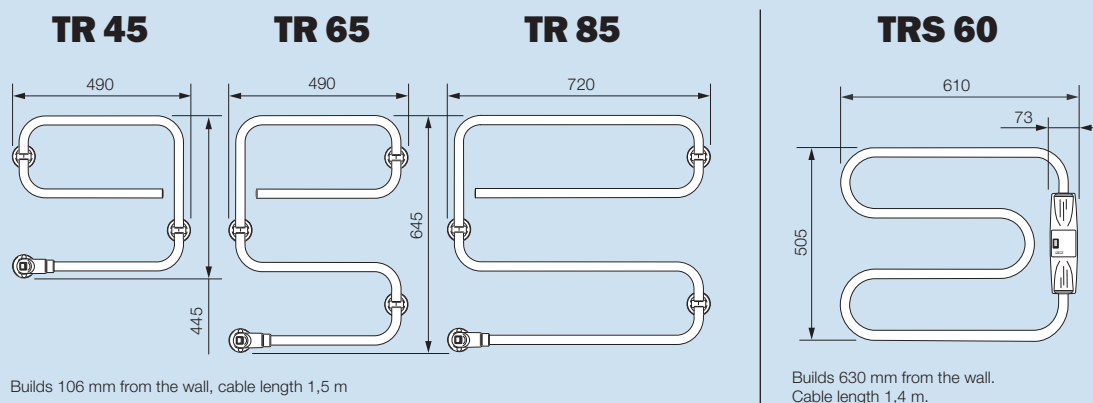

Technical data PAX Towel rails

PAX Towel rails TR 45/65/85

PAX nr	Designation	Colour	Output	EAN no
3501-1	PAX Towel rail TR 45	White	40W	7391477 350112
3501-2	PAX Towel rail TR 45	Chrome	40W	7391477 350129
3501-3	PAX Towel rail TR 45	Gold	40W	7391477 350136
3503-1	PAX Towel rail TR 65	White	60W	7391477 350310
3503-2	PAX Towel rail TR 65	Chrome	60W	7391477 350327
3503-3	PAX Towel rail TR 65	Gold	60W	7391477 350334
3505-1	PAX Towel rail TR 85	White	80W	7391477 350518
3505-2	PAX Towel rail TR 85	Chrome	80W	7391477 350525
3505-3	PAX Towel rail TR 85	Gold	80W	7391477 350532

Accessories for TR 45/65/85

8303-1	PAX Drying rack TR 45/65	Chrome	7391477 830317
8303-2	PAX Drying rack TR 85	Chrome	7391477 830324

PAX Towel rails TRS 60

PAX nr	Designation	Colour	Output	EAN no
3401-1	PAX Towel rail TRS 60	White	60W	7391477 340113
3401-2	PAX Towel rail TRS 60	Chrome	60W	7391477 340120
3401-3	PAX Towel rail TRS 60	Gold	60W	7391477 340137

Accessories for TRS 60

8302-1	PAX Temperature-control/timer*)	7391477 830218

*) The control card is integrated in the TRS-series' wall bracket and provides a energy-saving function by selecting one of the following functions:
Temperature-control = selectable heat level/output in five different positions (12/24/36/48/60 Watt)
Timer = selectable connection in five different positions (2/4/6/8 hours or continuous connection)