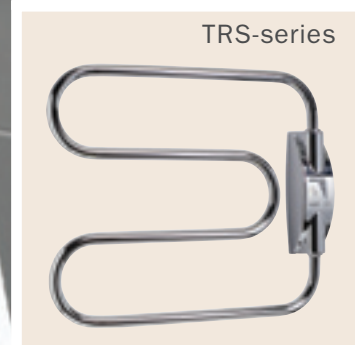

PAX

Towel rails

Practical everyday luxury

FOR A GREAT INDOORS
www.pax.se